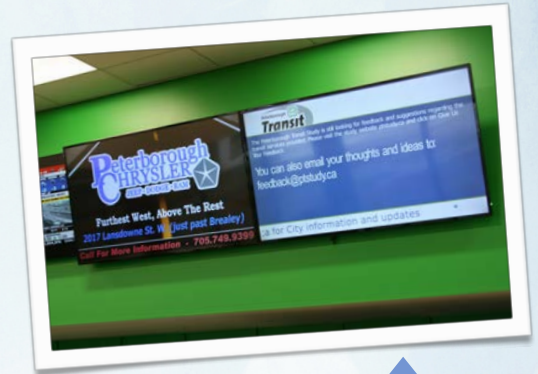

Promote your business with high impact digital display advertising!

Your custom 10-second digital will run over 2700+ times **EVERY DAY.**

Indoor Locations		Annual Foot Traffic	Visitor Demographics
	Peterborough Memorial Centre	400,000+	City of Peterborough Residents and City Staff, Recreational & Professional, Sporting Health & Wellness, Tourism
	Kinsmen Arena	180,000+	City of Peterborough Residents and City Staff, Recreational & Professional, Sporting Health & Wellness, Tourism
	Evrinrude Centre	250,000+	City of Peterborough Residents and City Staff, Recreational & Professional, Sporting Health & Wellness, Tourism
	Peterborough Wellness Centre	218,000+	City of Peterborough Residents and City Staff, Health & Wellness
	Showplace	100,000+	City of Peterborough Residents and City Staff, Tourism
	Peterborough Transit	200,000+	City of Peterborough Residents and City Staff, Travel & Tourism
	Peterborough Library	120,000+	City of Peterborough Residents and City Staff
	City Hall	100,000+	City of Peterborough Residents and City Staff
	Peterborough Airport	100,000+	City of Peterborough Residents and City Staff Tourism
Outdoor Location		Daily Vehicle Traffic	Visitor Demographics
	Evinrude Outdoor	18,054+	City of Peterborough Residents and City Staff, Recreational & Professional, Sporting Health & Wellness, Tourism

Indoor 55' Inch Movingmedia LCD Digital Screens

Outdoor 7ft x 10ft Movingmedia LED Digital

SPECIAL COMBO RATE

October 15, 2019 - June 15, 2020
\$562.50 per month
(equal monthly billing, over the 8-month campaign)
INDOOR
 Daily Ad Frequency: 1800+ across all screens
 Digital Ad Loop Length: 240 seconds (4 min. on all screens)
OUTDOOR
 Daily Ad Frequency: 700+